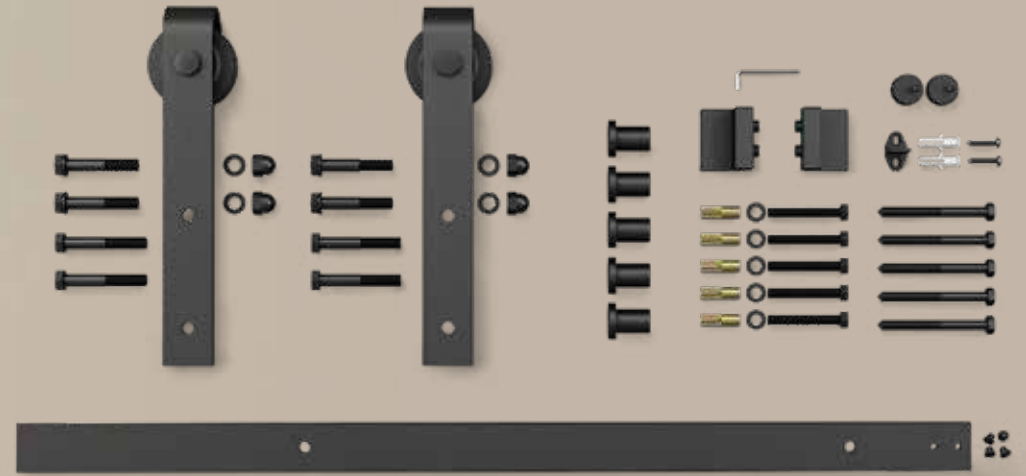

Get your barn style rolling with these easy-to-assemble DIY Roller kits

Delf's Barn Door 2m Roller Kits are available in four designs, Arrow, Diamond, Horseshoe and J-Style - versatile to create good looks in a design of your choice.

HORSESHOE