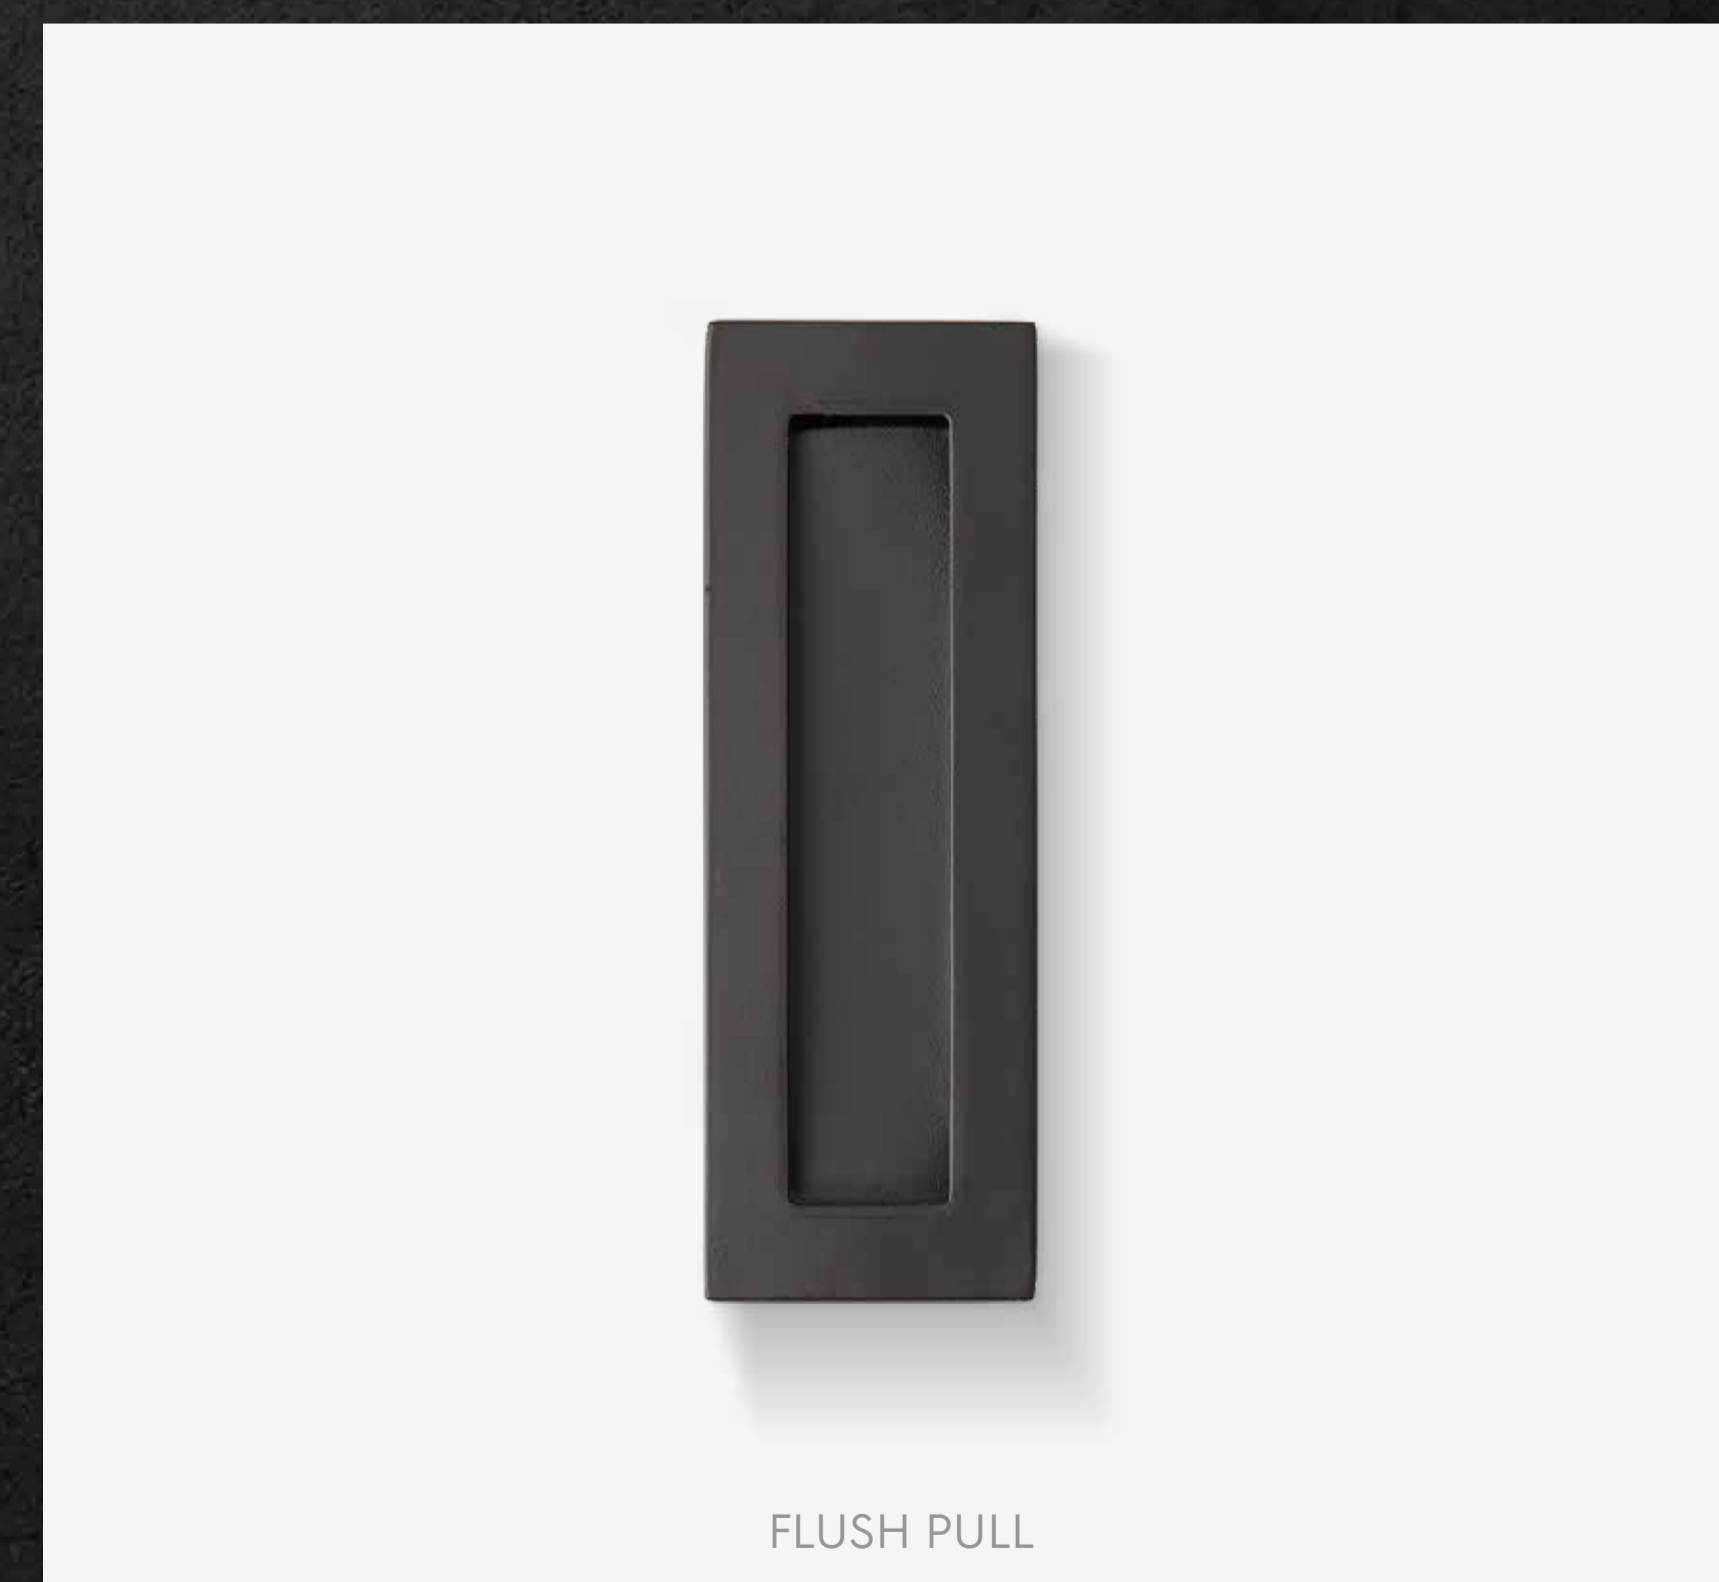

CAVITY SLIDER

FLUSH PULL