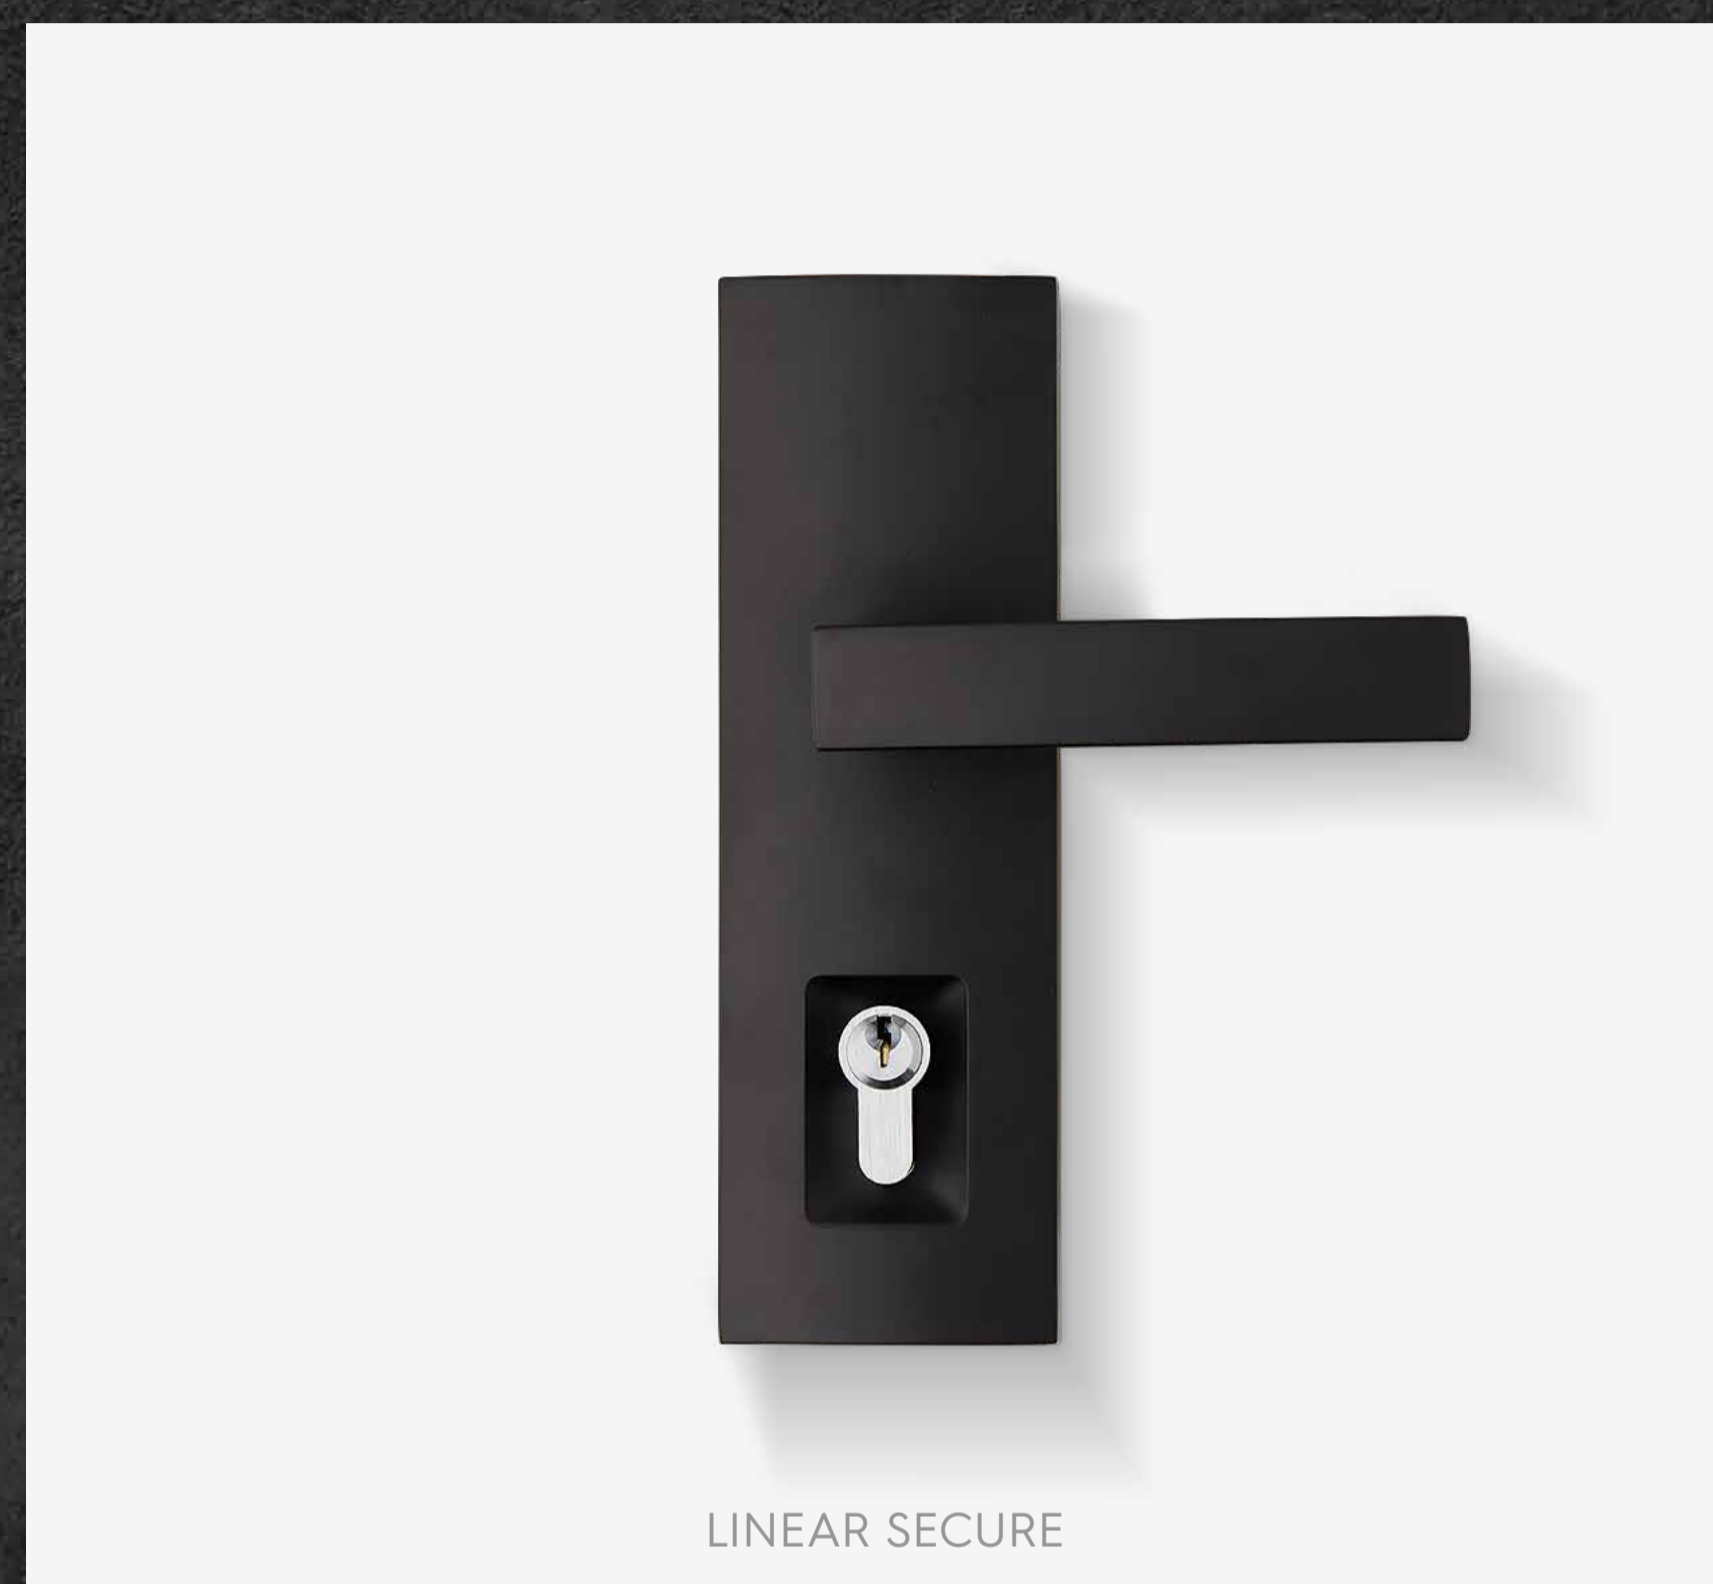

# Black is the new black – smart and on-trend

An in-vogue Matt Black finish is now available across Delf's contemporary exterior and interior range, including the flagship Linear Secure and recently released, statement-making Linear Metro pull handle.

Offering exceptional quality, excellent value and timeless appeal, the Delf range in Matt Black provides an optimally stylish door furniture solution for the whole house.

FULL MATT BLACK RANGE AVAILABLE

**7** delf  
7 YEAR  
GUARANTEE  
WARRANTY

LINEAR SECURE

CAVITY SLIDER

MADRID

FLUSH PULL