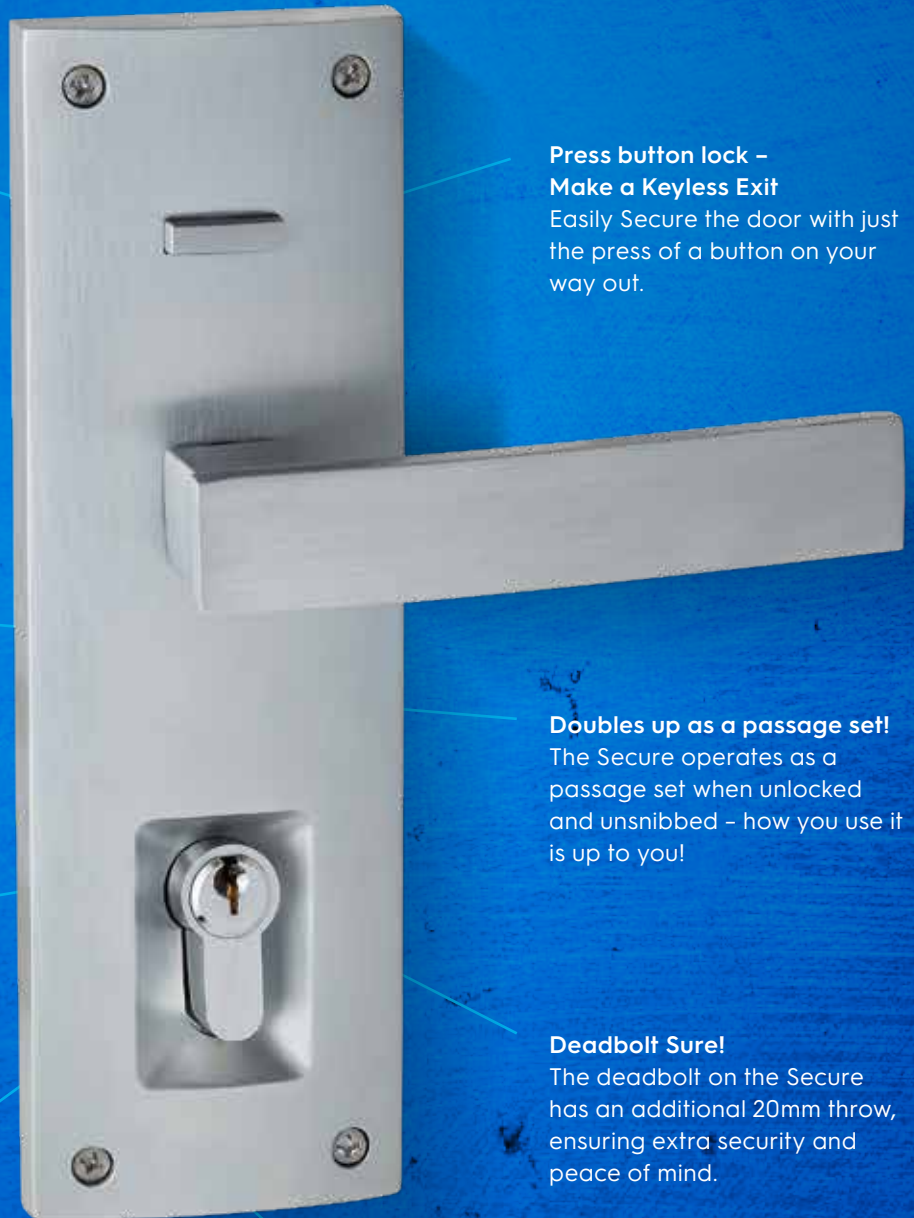

Innovation meets Secure

You can just Lock up and Go

It's not often that you find something that truly has it all. Which is what gives the new **Delf Linear Secure** range the edge. Offering top exterior security in one easy-to-install mechanism, this innovative product combines all the functions of a front door lock in one latch hole, including exterior security lock, passage set and deadlock innovation, and Tesa TE2 (equivalent to GR9) keyway. Superbly styled in a Contemporary or Classic edition, in a range of quality finishes and offering a selection of matching internal levers styled for a pleasingly consistent look, this is today's ultimate answer to Lock up and Go.

Panic-release Design

A push-button, "panic release" lock-set on the interior allows for instant exit by simply engaging and rotating the lever.

Versatile installation to fit right or left doors

The levers are versatile for use on right or left doors, and can be fitted for purpose on installation as appropriate to requirements.

Standard Lock-hole size allows you to make use of existing holes

There's no need to adjust the hole size in most cases. The Secure is conveniently sized to replace previous standard 54mm key-locks.

One key allows ultimate convenience

Superior quality 5 pin Euro cylinder can be keyed alike to other Delf products for same key convenience across multiple doors.

Press button lock – Make a Keyless Exit

Easily Secure the door with just the press of a button on your way out.